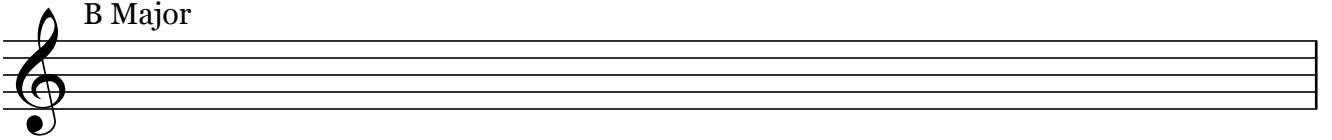

NAME:

DATE:

All Major Scales

C Major

A single musical staff with a treble clef and a common time signature, intended for writing the C Major scale.

F Major

A single musical staff with a treble clef and a common time signature, intended for writing the F Major scale.

Bb Major

A single musical staff with a treble clef and a common time signature, intended for writing the Bb Major scale.

Eb Major

A single musical staff with a treble clef and a common time signature, intended for writing the Eb Major scale.

Ab Major

A single musical staff with a treble clef and a common time signature, intended for writing the Ab Major scale.

Db Major

A single musical staff with a treble clef and a common time signature, intended for writing the Db Major scale.

Gb Major

A single musical staff with a treble clef and a common time signature, intended for writing the Gb Major scale.

Cb Major

C# Major

F# Major

B Major

E Major

A Major