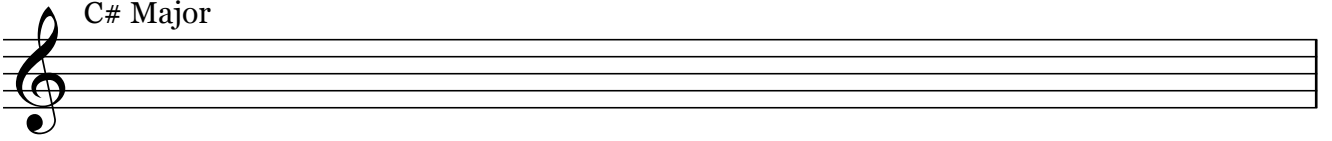

NAME:

DATE:

All Major Scales

C Major

A single musical staff with a treble clef and a common time signature, intended for writing the C Major scale.

F Major

A single musical staff with a treble clef and a common time signature, intended for writing the F Major scale.

Bb Major

A single musical staff with a treble clef and a common time signature, intended for writing the Bb Major scale.

Eb Major

A single musical staff with a treble clef and a common time signature, intended for writing the Eb Major scale.

Ab Major

A single musical staff with a treble clef and a common time signature, intended for writing the Ab Major scale.

Db Major

A single musical staff with a treble clef and a common time signature, intended for writing the Db Major scale.

Gb Major

A single musical staff with a treble clef and a common time signature, intended for writing the Gb Major scale.

Cb Major

C# Major

F# Major

B Major

E Major

A Major